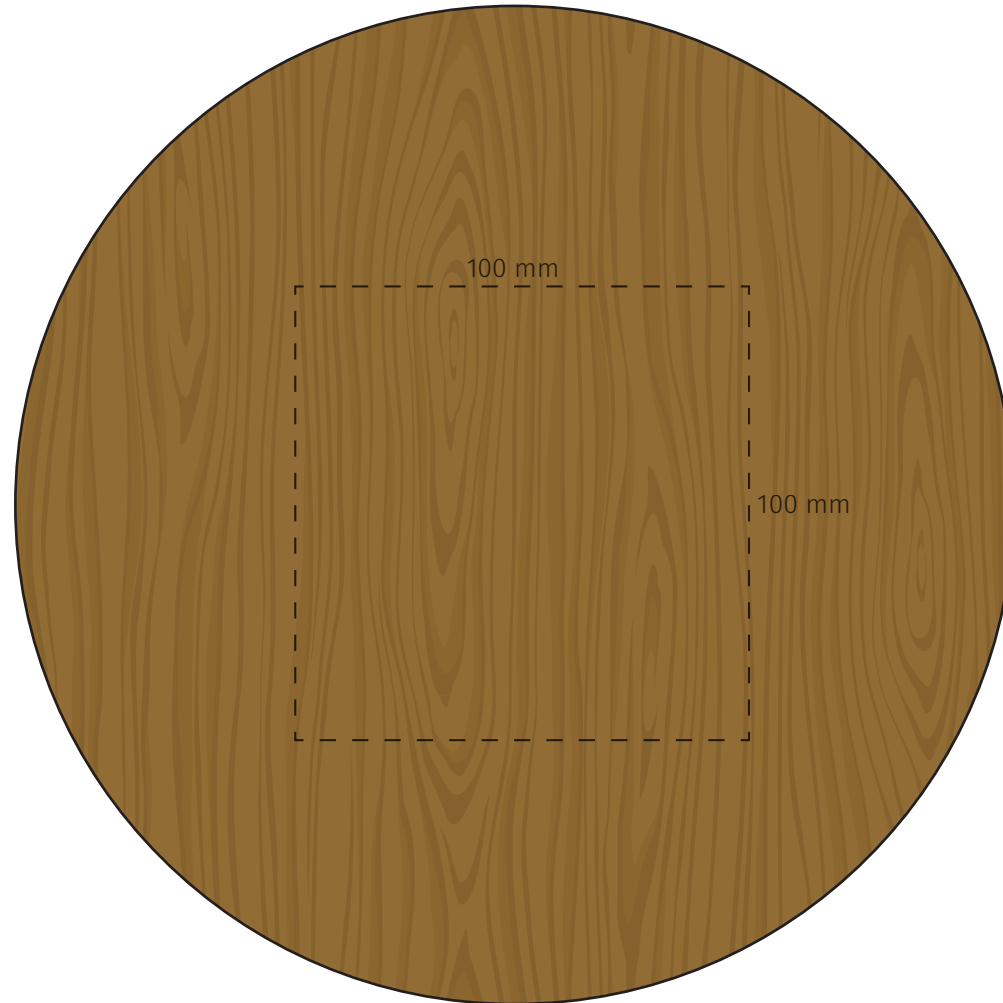

TEMPLATE:
■ PETITE ROUND CHEESE BOARD

SCREEN PRINTED

Item shown at 60% actual size when viewed on A4 paper

BRANDING

Screen printed: Maximum branding area 120 mm diameter

TEMPLATE:
■ PETITE ROUND CHEESE BOARD

ENGRAVED

Item shown at 60% actual size when viewed on A4 paper

BRANDING

Engraved: Maximum branding area 120 mm diameter